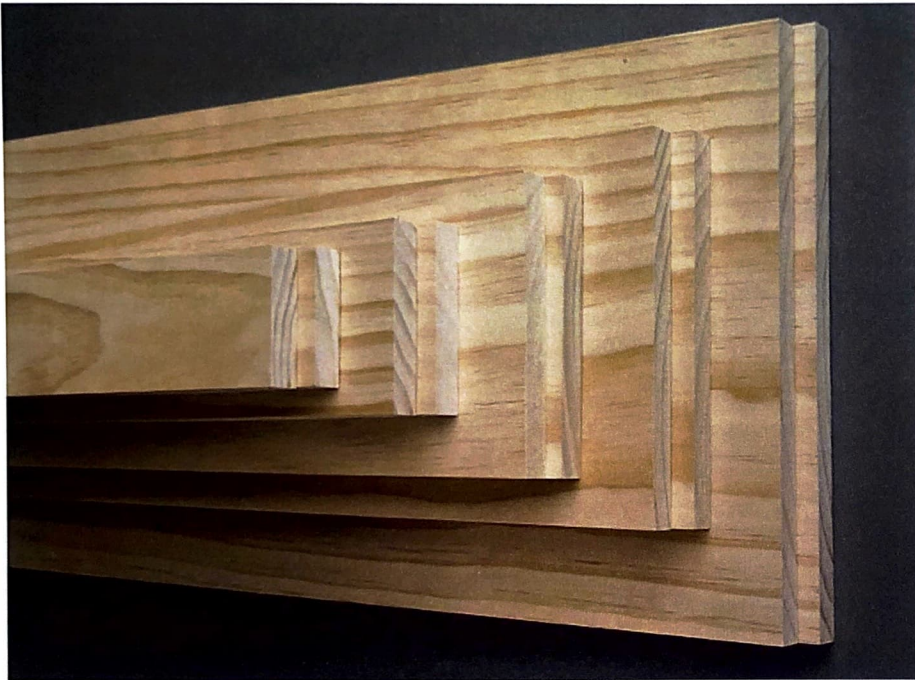

Select

by claymark

Claymark® Clear Radiata Pine Boards

Claymark® is New Zealand's largest manufacturer and exporter of premium pine products. Radiata Pine is a versatile and sustainable species. Combined with precision manufacturing and skilled staff, Claymark offers the best quality products to meet our customer needs.

Product Features

- 100% Solid Clear four sides
- No knots, no warp, no waste
- Quality kiln drying and milling process ensure superior finish
- Available in random length 8' – 16' units
- Outstanding tallies available – more than 75% 12' and longer!
- FSC® certified (FSC# SW-COC-003038)
- Perfect packaging protects product from moisture and dirt from the time it leaves New Zealand until you open the pack in your yard

Claymark clear boards (either in random or select lengths) are the highest quality dressed boards in the US market. Select® are used for a wide range of applications such as shelving, joinery, furniture manufacturing, cabinetry, and quality packaging. All of our dressed boards are manufactured using the best pruned logs and are renowned for the finest grade and planer finish. Claymark has been a quality producer and exporter of dressed boards for over 20 years.