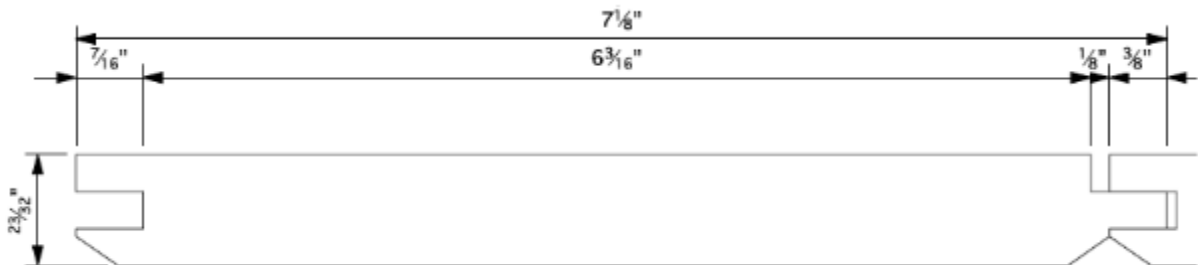

- Clear finger-jointed Chilean radiata pine nickel gap
- Double primed with perfectly clear face for a pristine smooth painted finish
- Custom designed tongue and groove with a perfect 1/8" nickel gap on face, and WP4 pattern on the back
- Small 45 piece units with 16 foot lengths for complete ceiling and wall coverage
- A full 3/4" thick providing dimensional stability and rigidity
- Excellent for both walls and ceilings
- Soft and receptive radiata wood that is carpenter friendly and easy to cut, miter, and nail