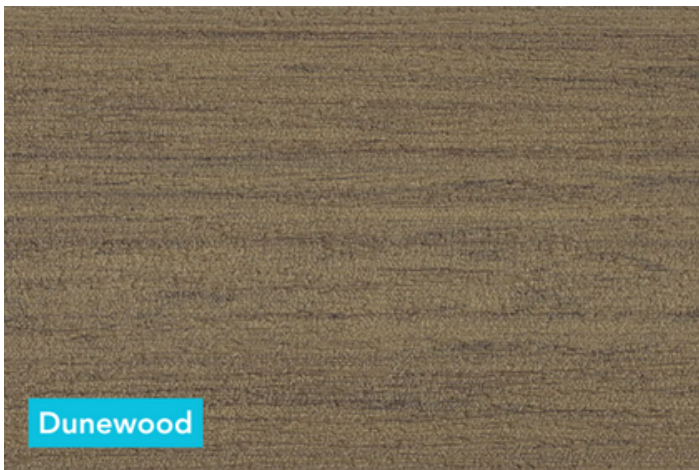

The Vista line is a wood-plastic composite deck board with the look of exotic hardwoods without the maintenance. Deckorators Vista Line comes in four different colors Driftwood, Silverwood, Ironwood, and Dunewood.

Available Colors:

Available Profiles:

Grooved-Edge

Solid-Edge